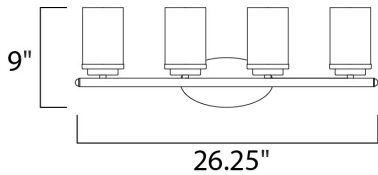

MEASUREMENTS

DIMENSION : 26.25" W x 9" H x 6" Ext
 BACK PLATE : 6.75" HCO
 CANOPY : 4.5" W x 0.79" H x 8.25" L
 HANGING WEIGHT : 3.61 lb

LAMPING

INPUT VOLTAGE : 120V
 BULB : 4 x 60W Incandescent E26 Medium , 240W Total
 BULB INCLUDED : (Not Included)
 DIMMABLE :
 LIGHTING_DIRECTION : Omni