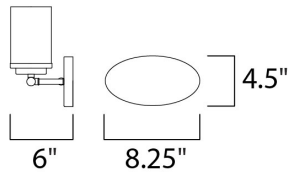

MEASUREMENTS

DIMENSION : 26.25" W x 9" H x 6" Ext
 BACK PLATE : 6.75" HCO
 CANOPY : 4.5" W x 0.79" H x 8.25" L
 HANGING WEIGHT : 3.61 lb

LAMPING

INPUT VOLTAGE : 120V
 BULB : 4 x 60W Incandescent E26 Medium , 240W Total
 BULB INCLUDED : (Not Included)
 DIMMABLE :
 LIGHTING_DIRECTION : Omni